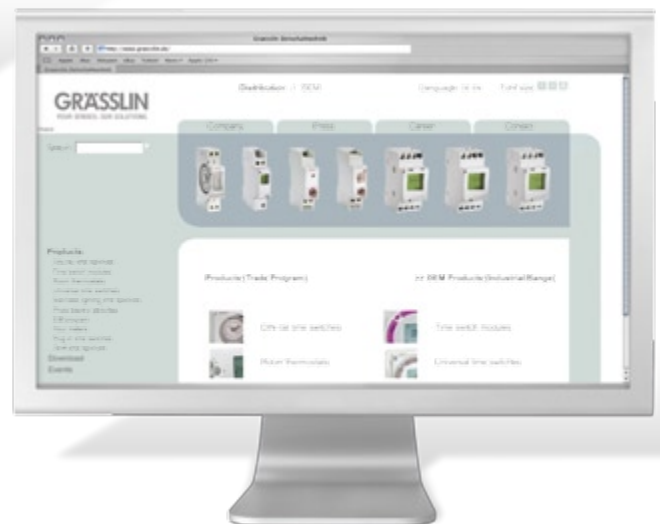

Expertise and service for customers and partners

Grässlin has launched an entirely new internet presentation with a number of new service modules for the entire business spectrum paying special attention to user-friendly navigation. Extensive product information, operating instructions and the latest product catalogues are waiting for you in our Download Center. Information and contact data for our national and

international distributors are also available on our website. Our industrial partner portal also offers you access to the latest ideas and innovations and product-specific details. Naturally, we will inform you about tradeshows and events so that you have a head start for implementing your goals with Grässlin.

Competent contacts

Long-standing, trustful relationships are the basis for optimal alignment to national and international markets. Therefore, in sales to the trade sector, Grässlin relies on established distributors and authorized wholesalers. Close cooperation with our local distributors enables Grässlin to more quickly recognize customer requirements and react to change accordingly. The first-class services of our distributors plus our high quality products have been winning over our customers for years. In the same way, Grässlin has been able to expand and solidify its position as a market leader in the industrial sector for years in many countries. Tailored solutions combined with professional expertise and support are the prime contributors to our shared success.